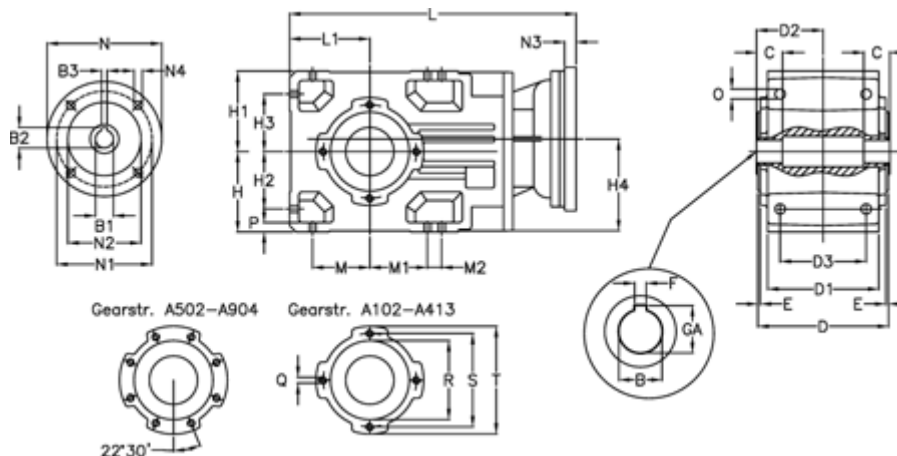

Article number: 29600100634235
 Description: Bevel helical gearbox
 A102UH30-6,3-P90B5

Measures

B = 30	D3 = 75	H3 = 50.0	N1 = 165	S = 100
B1 = 24	Description = A102UH30-xx-P90 B5	H4 = 83.0	N2 = 130	T = 120
B2 = 27.3	E = 3.0	L = 302.0	N3 = 0	
B3 = 8	F = 8	L1 = 70	N4 = M10x12	
C = 18	GA = 33.3	M = 50.0	O = 9.5	
D = 117	H = 70	M1 = 50.0	P = 9	
D1 = 95	H1 = 70	M2 = 0	Q = M8x12	
D2 = 60.0	H2 = 50.0	N = 200	R = 80	